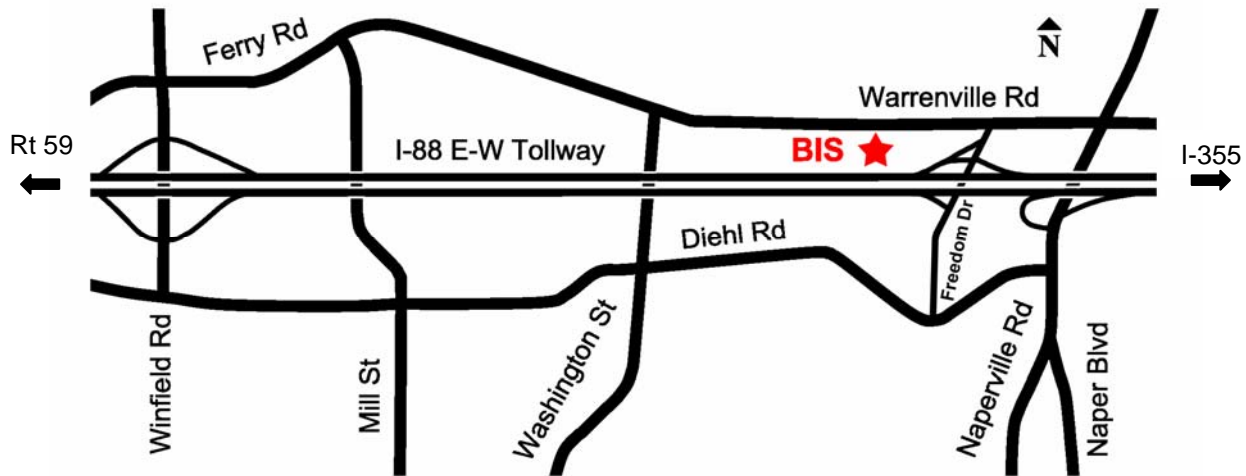

Directions to University of Illinois - BIS

From the East

Take the Eisenhower Expressway (I-290) west to the East-West Tollway (I-88). Go west on (I-88) and take the Naperville Rd. exit. Turn right on Freedom Dr., then turn left on Warrenville Rd. Proceed on Warrenville Rd. to the 1st traffic light and turn left at Naperville Woods Office Center.

From the West

Take the East-West Tollway (I-88) east to the Naperville Rd. exit. Turn left on Freedom Dr. (under I-88), then go to Warrenville Rd. Turn left (west) on Warrenville Rd. Proceed on Warrenville Rd. to the 1st traffic light and turn left at Naperville Woods Office Center.

From the North

Take I-355 or the Tri-State Tollway (I-294) south to the East-West Tollway (I-88). Go west on (I-88) and take the Naperville Rd. exit. Turn right on Freedom Dr., then turn left on Warrenville Rd. Proceed on Warrenville Rd. to the 1st traffic light and turn left at Naperville Woods Office Center.

From the South

Take I-355 or the Tri-State Tollway (I-294) north to the East-West Tollway (I-88). Go west on (I-88) and take the Naperville Rd. exit. Turn right on Freedom Dr., then turn left on Warrenville Rd. Proceed on Warrenville Rd. to the 1st traffic light and turn left at Naperville Woods Office Center.